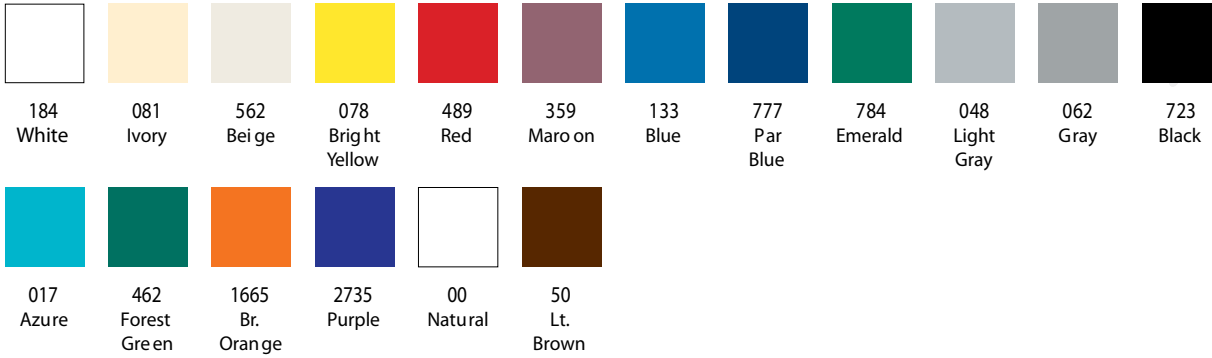

POLYETHYLENE COLORS

All colors available in .016, .023, .035 and .055 gauge. Limited color availability in .075 gauge.

POLYPROPYLENE

.020 and .030 mil.

OFFSET PRINTING INK COLORS FOR PAPER PRODUCTS

SILK-SCREENING INK COLORS FOR VINYL OR POLY PRODUCTS

*Not lightfast. Not recommended for use on bumper stickers or license plates. For vinyl only.

NOTE: Screen-printing inks are not opaque. Light colors, such as yellow, screened on dark vinyl or poly can make color matching difficult. Colors will match as closely as possible but may not be exact.

FOILSTAMPING COLORS

Standard foil colors are blue, white, black, red, silver* and gold*. Other colors are available at additional costs.

*Standard foil for vinyl