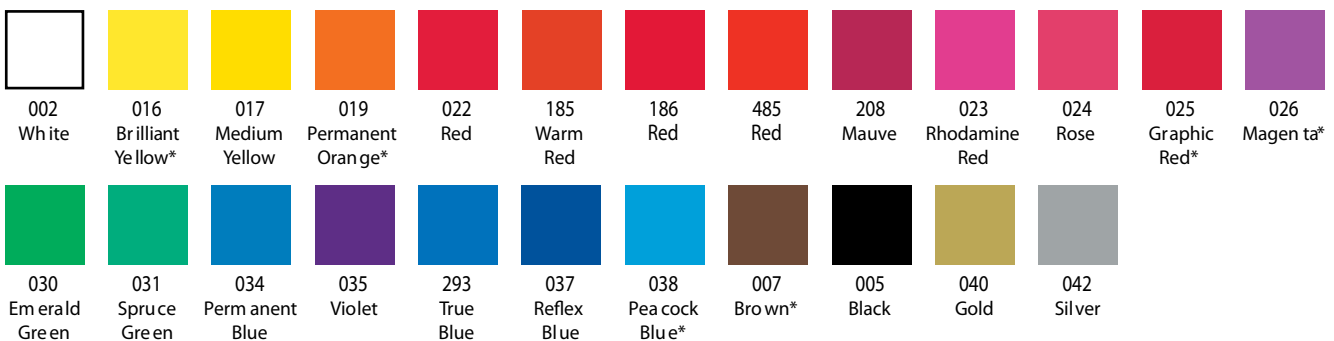

POLYETHYLENE COLORS

All colors available in .016, .023, .035 and .055 gauge. Limited color availability in .075 gauge.

POLYPROPYLENE

.020 and .030 mil.

OFFSET PRINTING INK COLORS FOR PAPER PRODUCTS

SILK-SCREENING INK COLORS FOR VINYL OR POLY PRODUCTS

*Not lightfast. Not recommended for use on bumper stickers or license plates. For vinyl only.

NOTE: Screen-printing inks are not opaque. Light colors, such as yellow, screened on dark vinyl or poly can make color matching difficult. Colors will match as closely as possible but may not be exact.

FOILSTAMPING COLORS

Standard foil colors are blue, white, black, red, silver* and gold*. Other colors are available at additional costs.

*Standard foil for vinyl