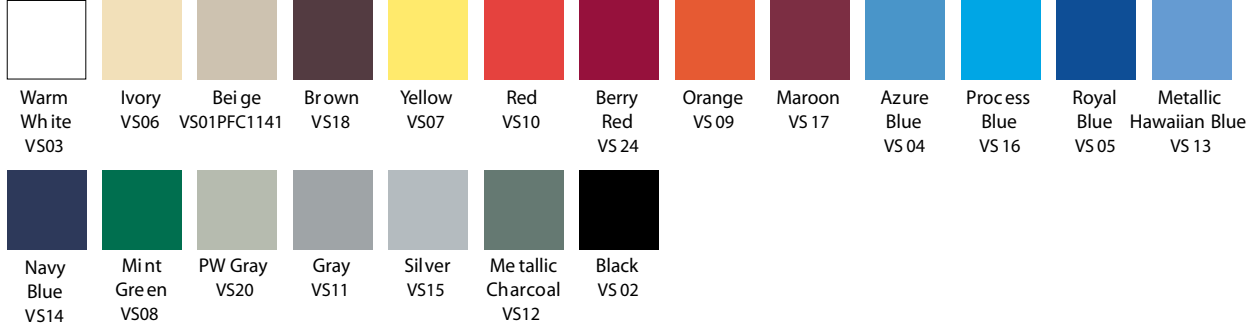

VINYL COLORS

French Calf Dull

Suedene

Castilian

Montana

Cortina

PAPER COLORS

Prestige Linen 80# Cover

Elegant Linen 100# Cover

Carnival 80# Cover

Leatherflex 15pt Cover

Executive 80# Cover

Flannel 80# Cover

Corporate 65# Cover

Presidential 12pt

Whitegloss 12pt

Colors shown may vary from that of actual material colors due to the catalog printing process.
Call for specific color swatch cards or for an exact match.